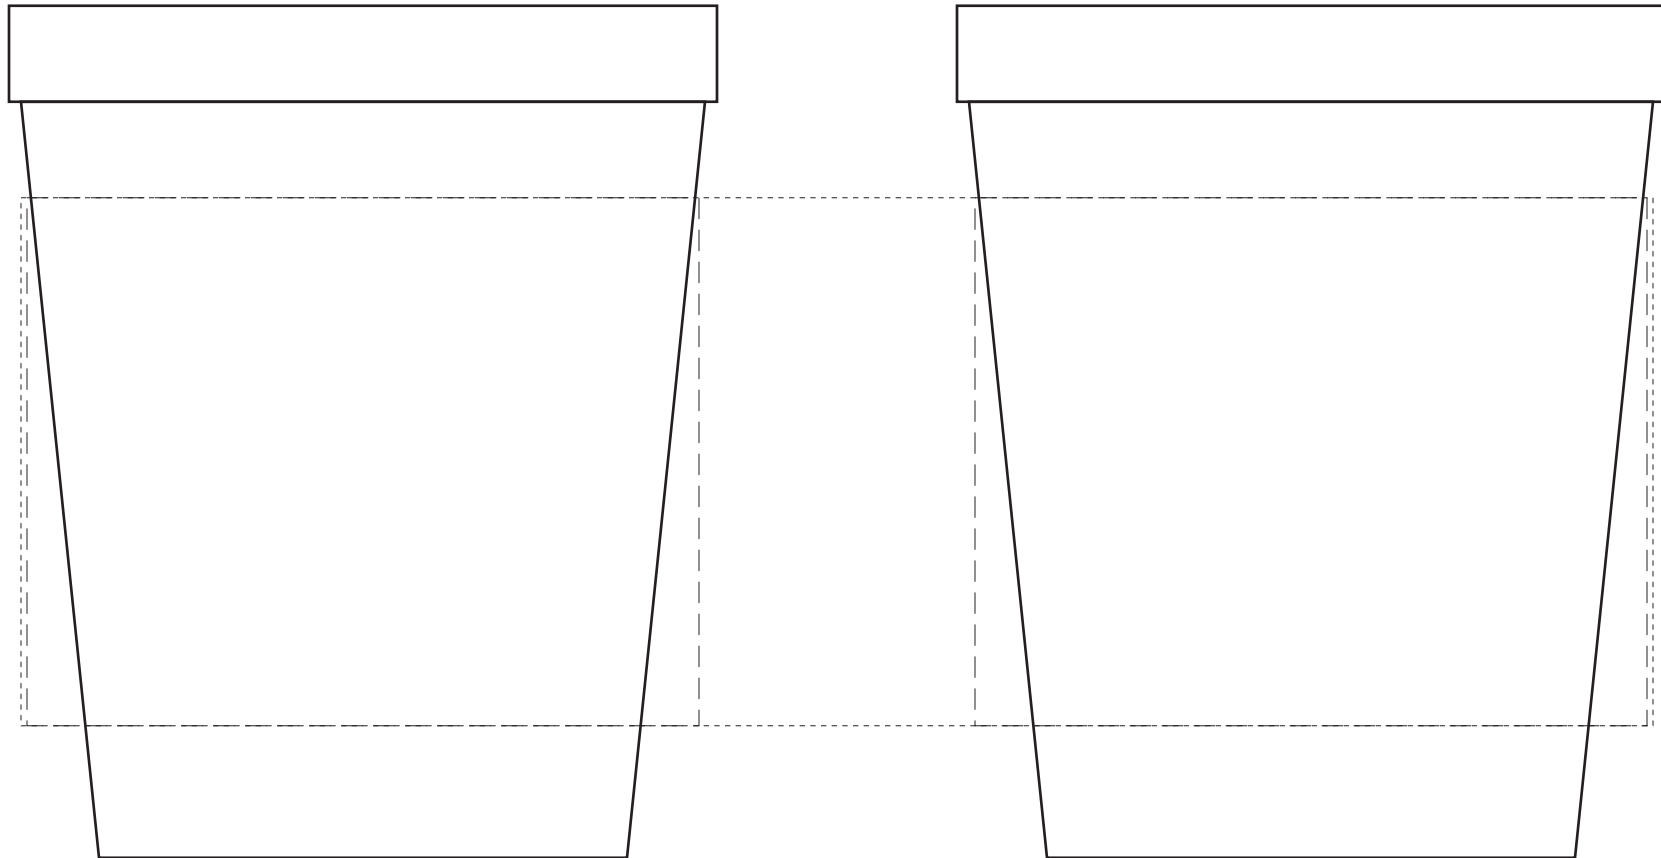

16 oz. Smooth & Mood Stadium/Screenprint (ITEM #16S & 16M)

one side imprint area - 3.5" wide x 2.75" tall

4.9375" - center to center

wrap imprint area - 8.5" wide x 2.75" tall

full wrap imprint leaves an approximate 1" - 1.25" gap between the ends

ALL ART MUST BE VECTOR. CONVERT TYPE TO CURVES OR OUTLINES.

This template's purpose is to give you our imprint area for sizing your art. Dooley Co. reserves the right to place your art vertically on the cup in the location we think provides the best visual layout. If you require your art to print in a specific location, please make note of that on your art and/or PO.